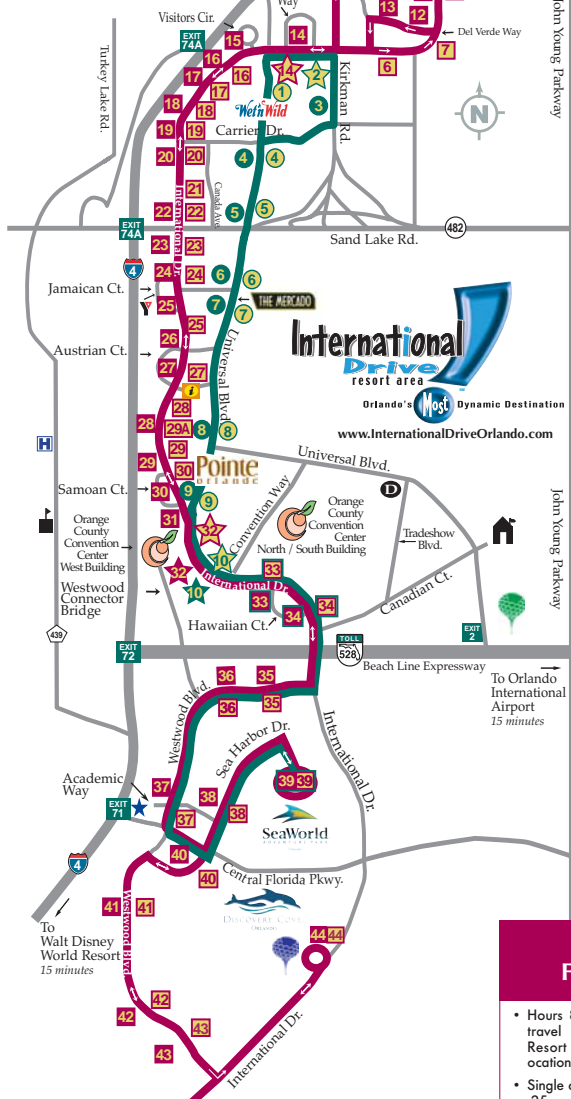

Daily Hours: 8:00 a.m. - 10:30 p.m.
Customer Service: 407-354-5656

Attractions

- Air Orlando Helicopter Charters 25
- Canoe River Golf 14 15
- Fun Spot Action Park 18
- Hawaiian Rumble Adventure Golf 28 9
- Magical Midway 15
- Pirate's Cove Adventure Golf 27 7
- Putting Edge Glow-in-the-Dark 10
- Ripley's Believe It or Not! 25 6
- SeaWorld Adventure Park Orlando 39
- Skull Kingdom 14
- Skydiving Wind Tunnel 15
- Tiki Island Adventure Golf 24
- Titanic-The Experience 25 7
- Train Land International 28
- Vans Skate Park 10
- Wet 'n Wild 14 1
- WonderWorks 25 8
- World Bowling Center 25 4

Shopping

- ABC Fine Wine & Spirits 2
- Bargain World 16 27
- Bass Pro Shop/Outdoor World 10
- Edwin Watts Golf Clearance Cr. 16
- Festival Bay Mall at Int'l Dr. 10
- Goodings Supermarket 24 6
- The Mercado 27 7
- Orlando Premium Outlets 16
- Plaza Liquors 23 3
- Pointe Orlando 23 3
- Prime Outlets Orlando 9 11
- Publix Supermarket / Dixie Shoppes 17
- Ron Jon Surf Shop 10
- Special Tee Golf & Tennis 7 28 6
- Sports Dominator 18
- Walgreens 2 16 23 25 17 6
- World Watersports 27

Nightlife & Dinner Theatres

- Backstage at Rosen Plaza 31
- Backstage Billiards 6
- Cinemark Theatres at Festival Bay 10
- Cricketers Arms at The Mercado 28 7
- Dolly Parton's Dixie Stampede 45
- Glo Lounge Orlando 23 6
- Lucky Leprechaun Irish Pub 19
- Matrix / Metropolis Nightclub 23 9
- The Mercado 27
- Muvico Pointe 21 Theatres 33 6
- Pirate's Dinner Adventure 10 4
- Pointe Orlando 23 3 4
- Sleuth's Mystery Dinner Theater 23 6

Services

- Marriott Grand Pines Golf Club 24
- Orange County Convention Center North/South Building 33
- Orange County Convention Center West Building 33
- YMCA Aquatic Center 25

I-RIDE Trolley Facts At A Glance

- Hours 8:00a.m. - 10:30p.m. daily. Trolleys travel throughout the International Drive Resort Area servicing 100 convenient locations. (Hours subject to change.)
- Single cash fare is $1.00. Senior cash fare is .25 cents (age 65 and over). Exact fare is required, $1.00 bills accepted. **Drivers do not carry cash.**
- **KIDS RIDE FREE** (age 12 and under when accompanied by a paying adult).
- Unlimited ride passes are available as follows:
  - One Day Pass: $3.00 per person
  - Three Day Pass: $5.00 per person
  - Five Day Pass: $7.00 per person
  - Seven Day Pass: $9.00 per person
  - Fourteen Day Pass: $16.00 per person**Transfers are FREE!**
  Passes are not sold on trolleys.
- Main Line Route Trolleys generally arrive at each stop approximately every 20 minutes. Green Line Route Trolleys every 60 minutes. Wait times for Trolleys may vary with traffic and season.
- To transfer between lines, do so at the designated transfer stops, which are represented on the map as stars (★☆☆☆☆).
- I-RIDE Trolleys...The Fun Way to Get Around!

When selling an I-Ride Pass instruct your customer to ask their trolley driver for the International Drive Resort Area Official Visitors Guide / I-Ride Trolley Route Map. It has detailed listings of the businesses located in the International Drive Resort Area.