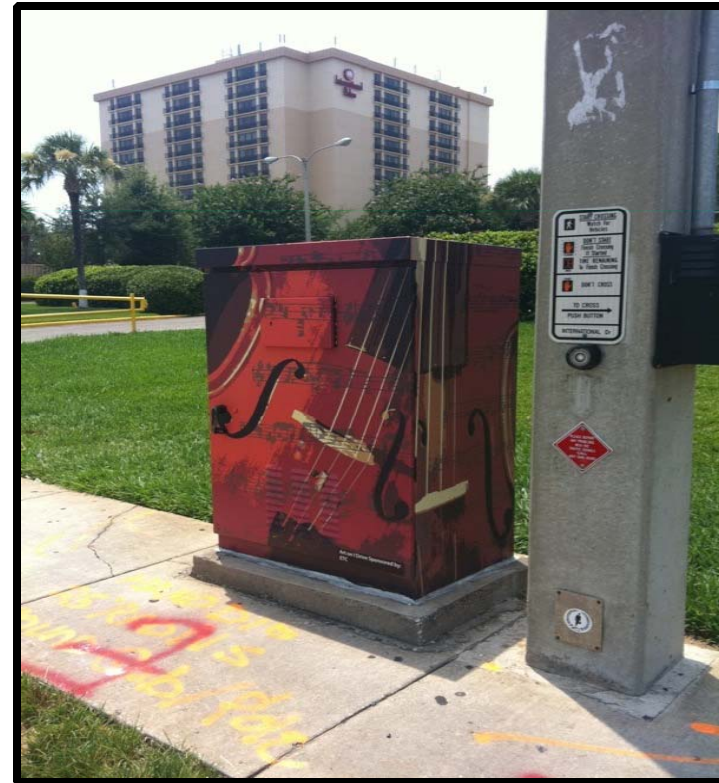

ART ON INTERNATIONAL DRIVE

Sponsored by:

**Downtown Orange County
ETC Stakeholder Group
Intl. Drive Improvement District**

July 2011

PURPOSE OF PROGRAM

- This program is geared towards prevention & beautification in the International Drive Resort Area.
- It is a project that will use private donations and sponsorships for funding.
- The art was completed by UCF students who are part of the AD Lab (Advanced Design Lab division) at UCF for phase one.
- As the program expands more artists and schools will be brought in to participate in the program.
- The I-Drive Art Program committee conducted a thorough design competition in early 2010.
- The committee has participants from ETC, OCCC, OCSO, City of Orlando, Orange County Public Works and the I-Drive District.
- First phase of this program will be in the geographic area along I-Drive from Universal Blvd. to Central Florida Parkway.
- Phase one is complete with 14 boxes

BEFORE & AFTER IMAGES

SAND LAKE ROAD
Before

SAND LAKE ROAD
After

MORE

ROSEN INN
Before

ROSEN INN
After

CONTINUED ...

Carrier Drive & I Drive
Before

Carrier Drive & I Drive
After

EVEN MORE ...

Intl. Palms Hotel
Before

Intl. Palms Hotel
After

MORE ...

Congo River / Sheraton
Before

Congo River / Sheraton
After

AFTER PHOTOS ...