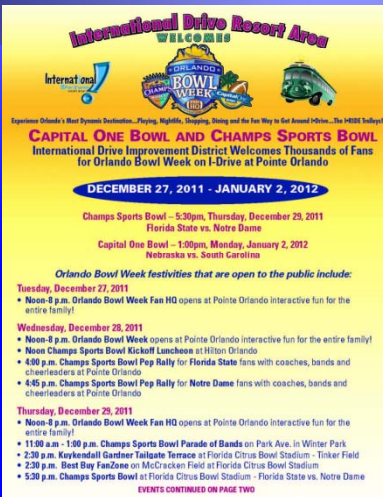

December 2011

Events & Programs

10th Annual Salvation Army Angel Tree Angels on I-Drive

- ❑ Partnership with Salvation Army and WKMG Local 6
- ❑ 40 I-Drive District Partners participated
- ❑ 561 Angels were adopted
- ❑ Over 1,000 gifts of clothing & toys were donated
- ❑ I-Drive adopted the second highest number of angels in the entire County

Tree Lighting

Specialty 3D viewing glasses were provided

The I-Ride Trolley Quartet

CFCFA Singers

DPHS Dance Company

5th Annual Bowl Week on I-Drive

- ❑ Event Location Partner: Pointe Orlando
- ❑ Partnership with the Florida Citrus Sports Association
- ❑ Events on I-Drive included Pep Rally's for both games (4 teams)
- ❑ Champs Kick Off Luncheon at Hilton Orlando
- ❑ Capital One Kick Off Luncheon at Peabody Orlando
- ❑ Week long activities at Pointe Orlando