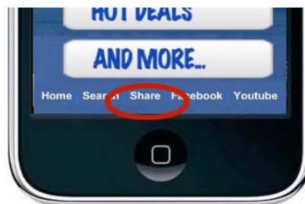

Peer2peer Sharing