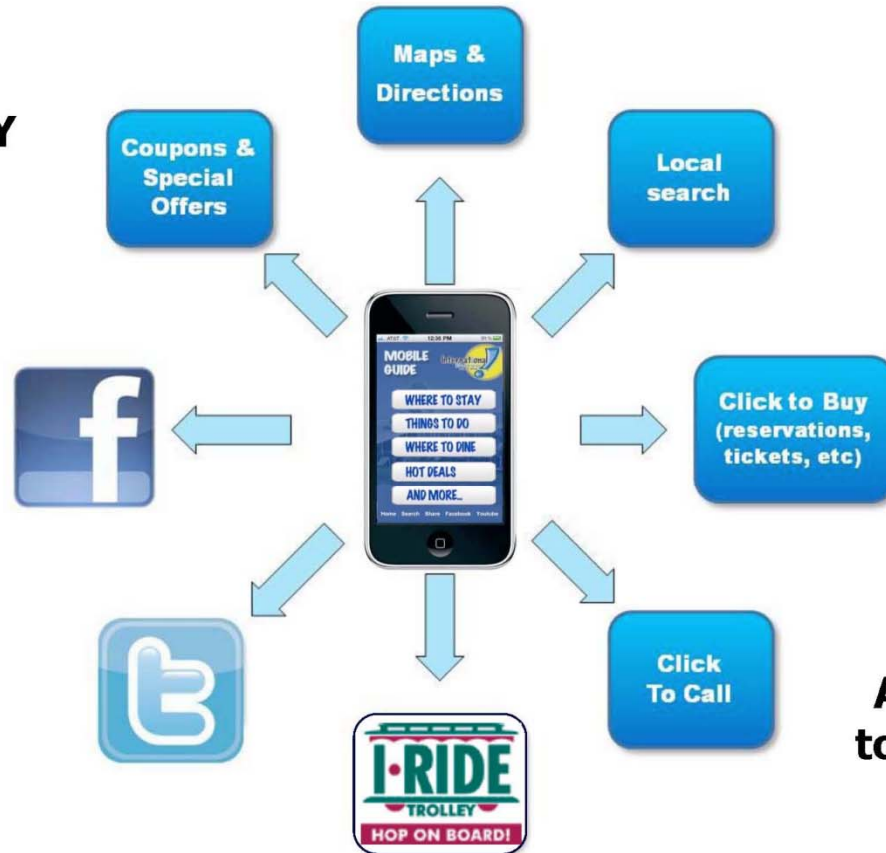

IDrive2go.mobi

Engaging I-Drive Visitors

The "I-DRIVE Mobile Guide"

**Featuring all the information
Your visitors might ever need
To know about the area, your
Members, special offers, the
I-RIDE Trolley, and more!**

Connecting them to...

**On ANY
Smart
phone**

**At no cost
to the user**

User Acquisition

Internet Links

Text Message Keyword

"... Welcome on board the I-RIDE TROLLEY ladies and gentlemen, and welcome to International Drive. To get a FREE mobile guide to the I-Drive district, filled with special offers, deals, maps, the trolley schedule and more, simply text IDRIVE to 30241..."

Peer2peer Sharing

QR Codes